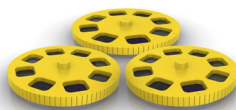

## Extra image wheels included

This Philips and Disney light comes with 3 wheels, each consisting of 8 different images to stimulate your child's imagination.